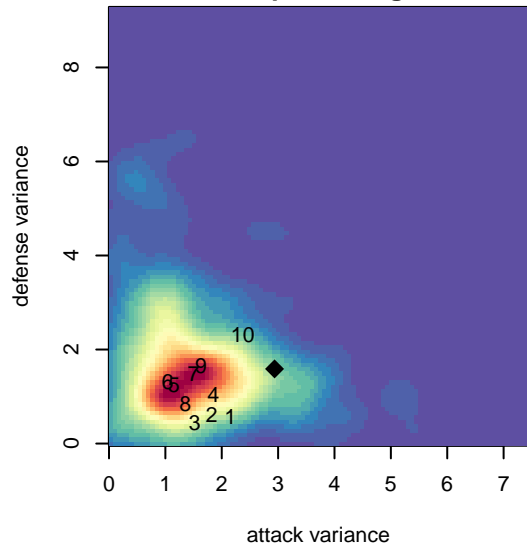

# Dragons FC G02

Dragons FC  
 Seattle, WA  
 G02 total strength=631  
 attack=1.02 defense=0.3  
 fall league = PSPL Classic 2 U12  
 spr league = Spr PSPL Classic 1 U12

alt names used:  
 Dragons FC [G02]  
 Dragons FC G02  
 DRAGONS FCDRAGONS 02  
 Dragons FC G02  
 Dragons FC [G02]  
 Dragons FC [G02]  
 DRAGONS FC G02 (WA)

**attack and defense variance (black dot)  
relative to other teams  
and top 10 in region**

**attack and defense rating  
relative to others at age  
and all opponents in last 13 months**

**Performance relative to 13 month average**