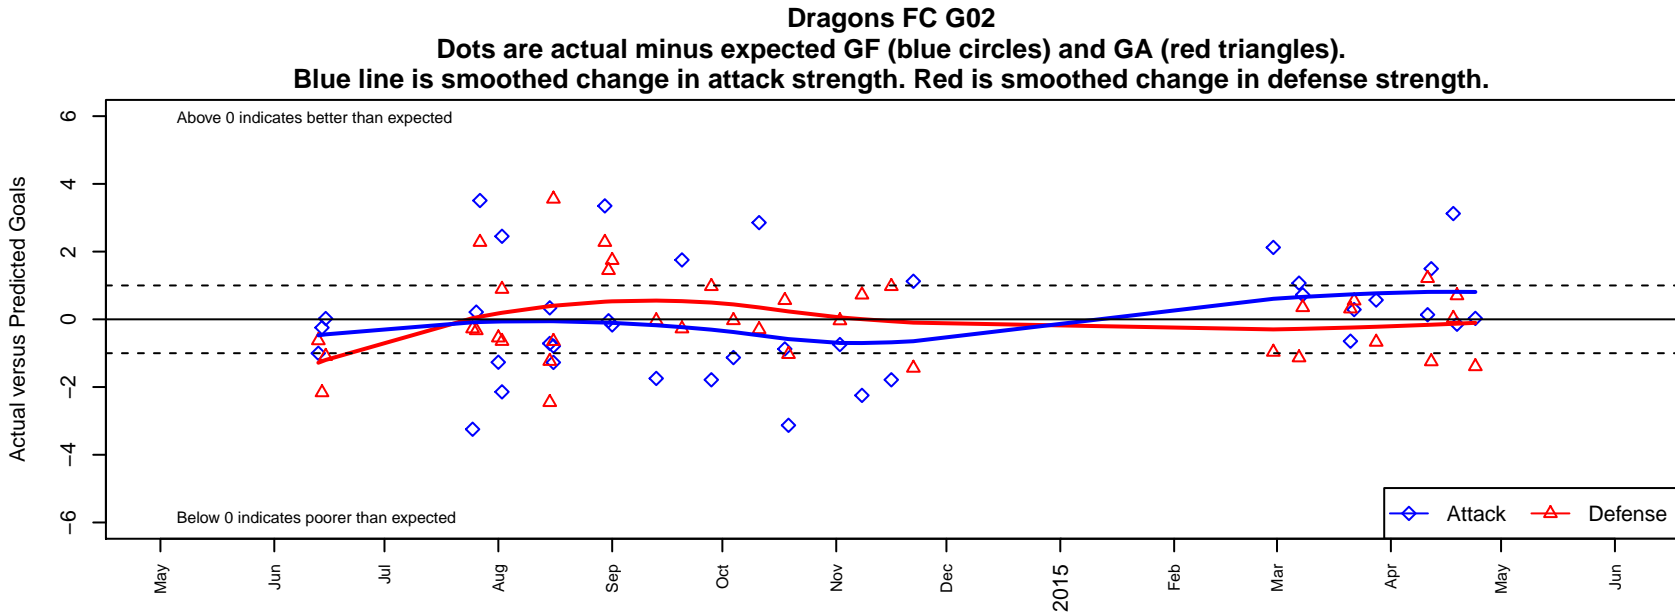

# Dragons FC G02

Dragons FC  
 Seattle, WA  
 G02 total strength=631  
 attack=1.02 defense=0.3  
 fall league = PSPL Classic 2 U12  
 spr league = Spr PSPL Classic 1 U12

alt names used:  
 Dragons FC [G02]  
 Dragons FC G02  
 DRAGONS FCDRAGONS 02  
 Dragons FC G02  
 Dragons FC [G02]  
 Dragons FC [G02]  
 DRAGONS FC G02 (WA)

**attack and defense variance (black dot)  
relative to other teams  
and top 10 in region**

**attack and defense rating  
relative to others at age  
and all opponents in last 13 months**

**Performance relative to 13 month average**