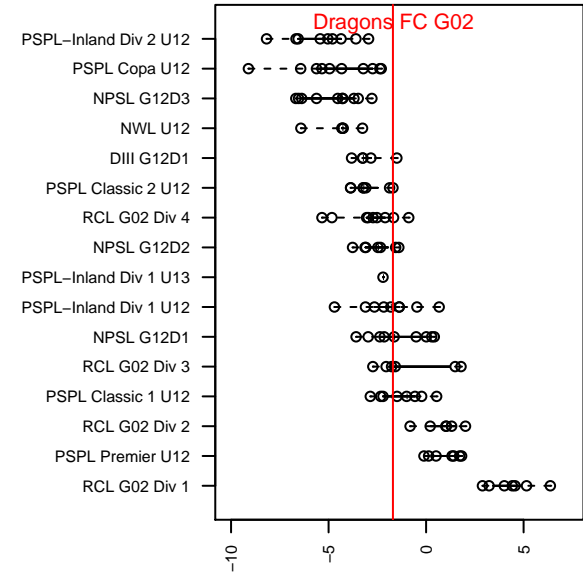

# Dragons FC G02

Dragons FC  
 Seattle, WA  
 G02 total strength=631  
 attack=1.02 defense=0.3  
 fall league = PSPL Classic 2 U12  
 spr league = Spr PSPL Classic 1 U12

alt names used:  
 Dragons FC [G02]  
 Dragons FC G02  
 DRAGONS FCDRAGONS 02  
 Dragons FC G02  
 Dragons FC [G02]  
 Dragons FC [G02]  
 DRAGONS FC G02 (WA)

**attack and defense variance (black dot)  
relative to other teams  
and top 10 in region**

**attack and defense rating  
relative to others at age  
and all opponents in last 13 months**

**Performance relative to 13 month average**